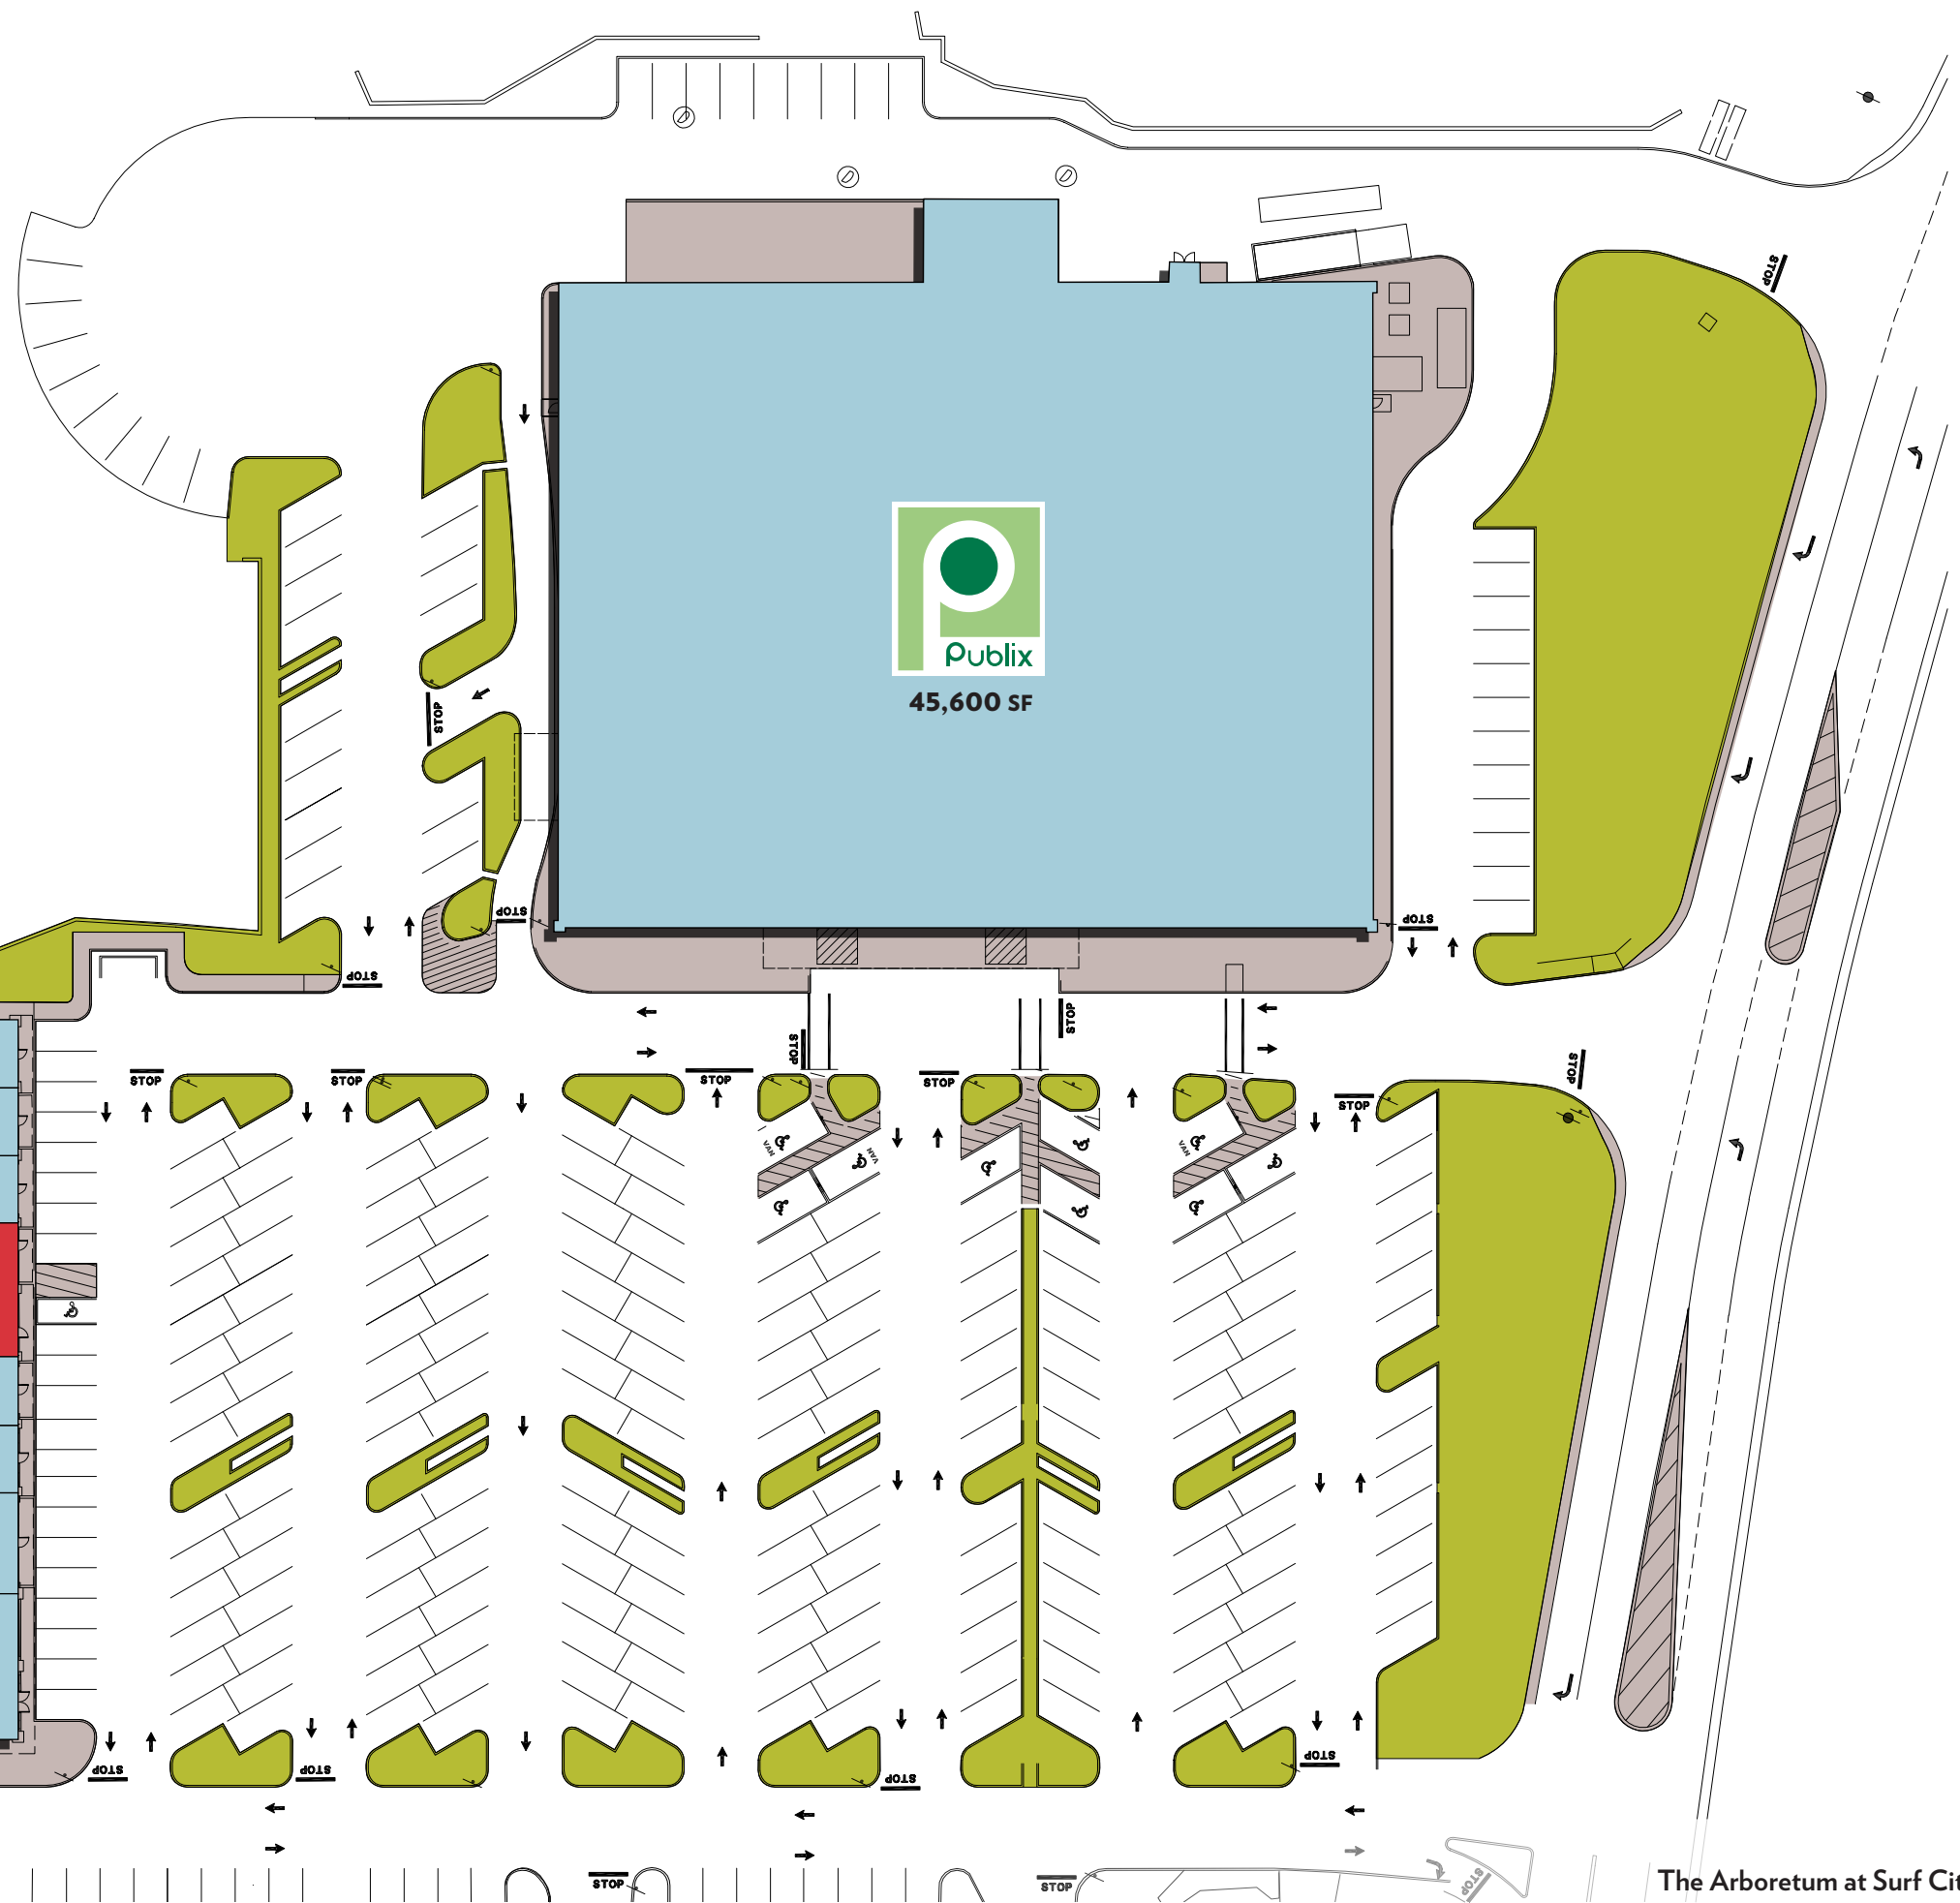

TENANTS		
SUITE	TENANT	SIZE
	Publix	45,600 SF
A	Burrito Shak	2,252 SF
B	VK Pho	1,674 SF
C	The Dental Lounge	1,208 SF
D	Supercuts	1,200 SF
E/F	Available	2,400 SF
G	The UPS Store	1,200 SF
H	Tobacco/Cigar Store	1,200 SF
I	Minimal Nails Spa	1,200 SF
<b>TOTAL</b>		<b>57,934 SF</b>

2,400 SF AVAILABLE

The Arboretum at Surf City  
Hampstead, NC